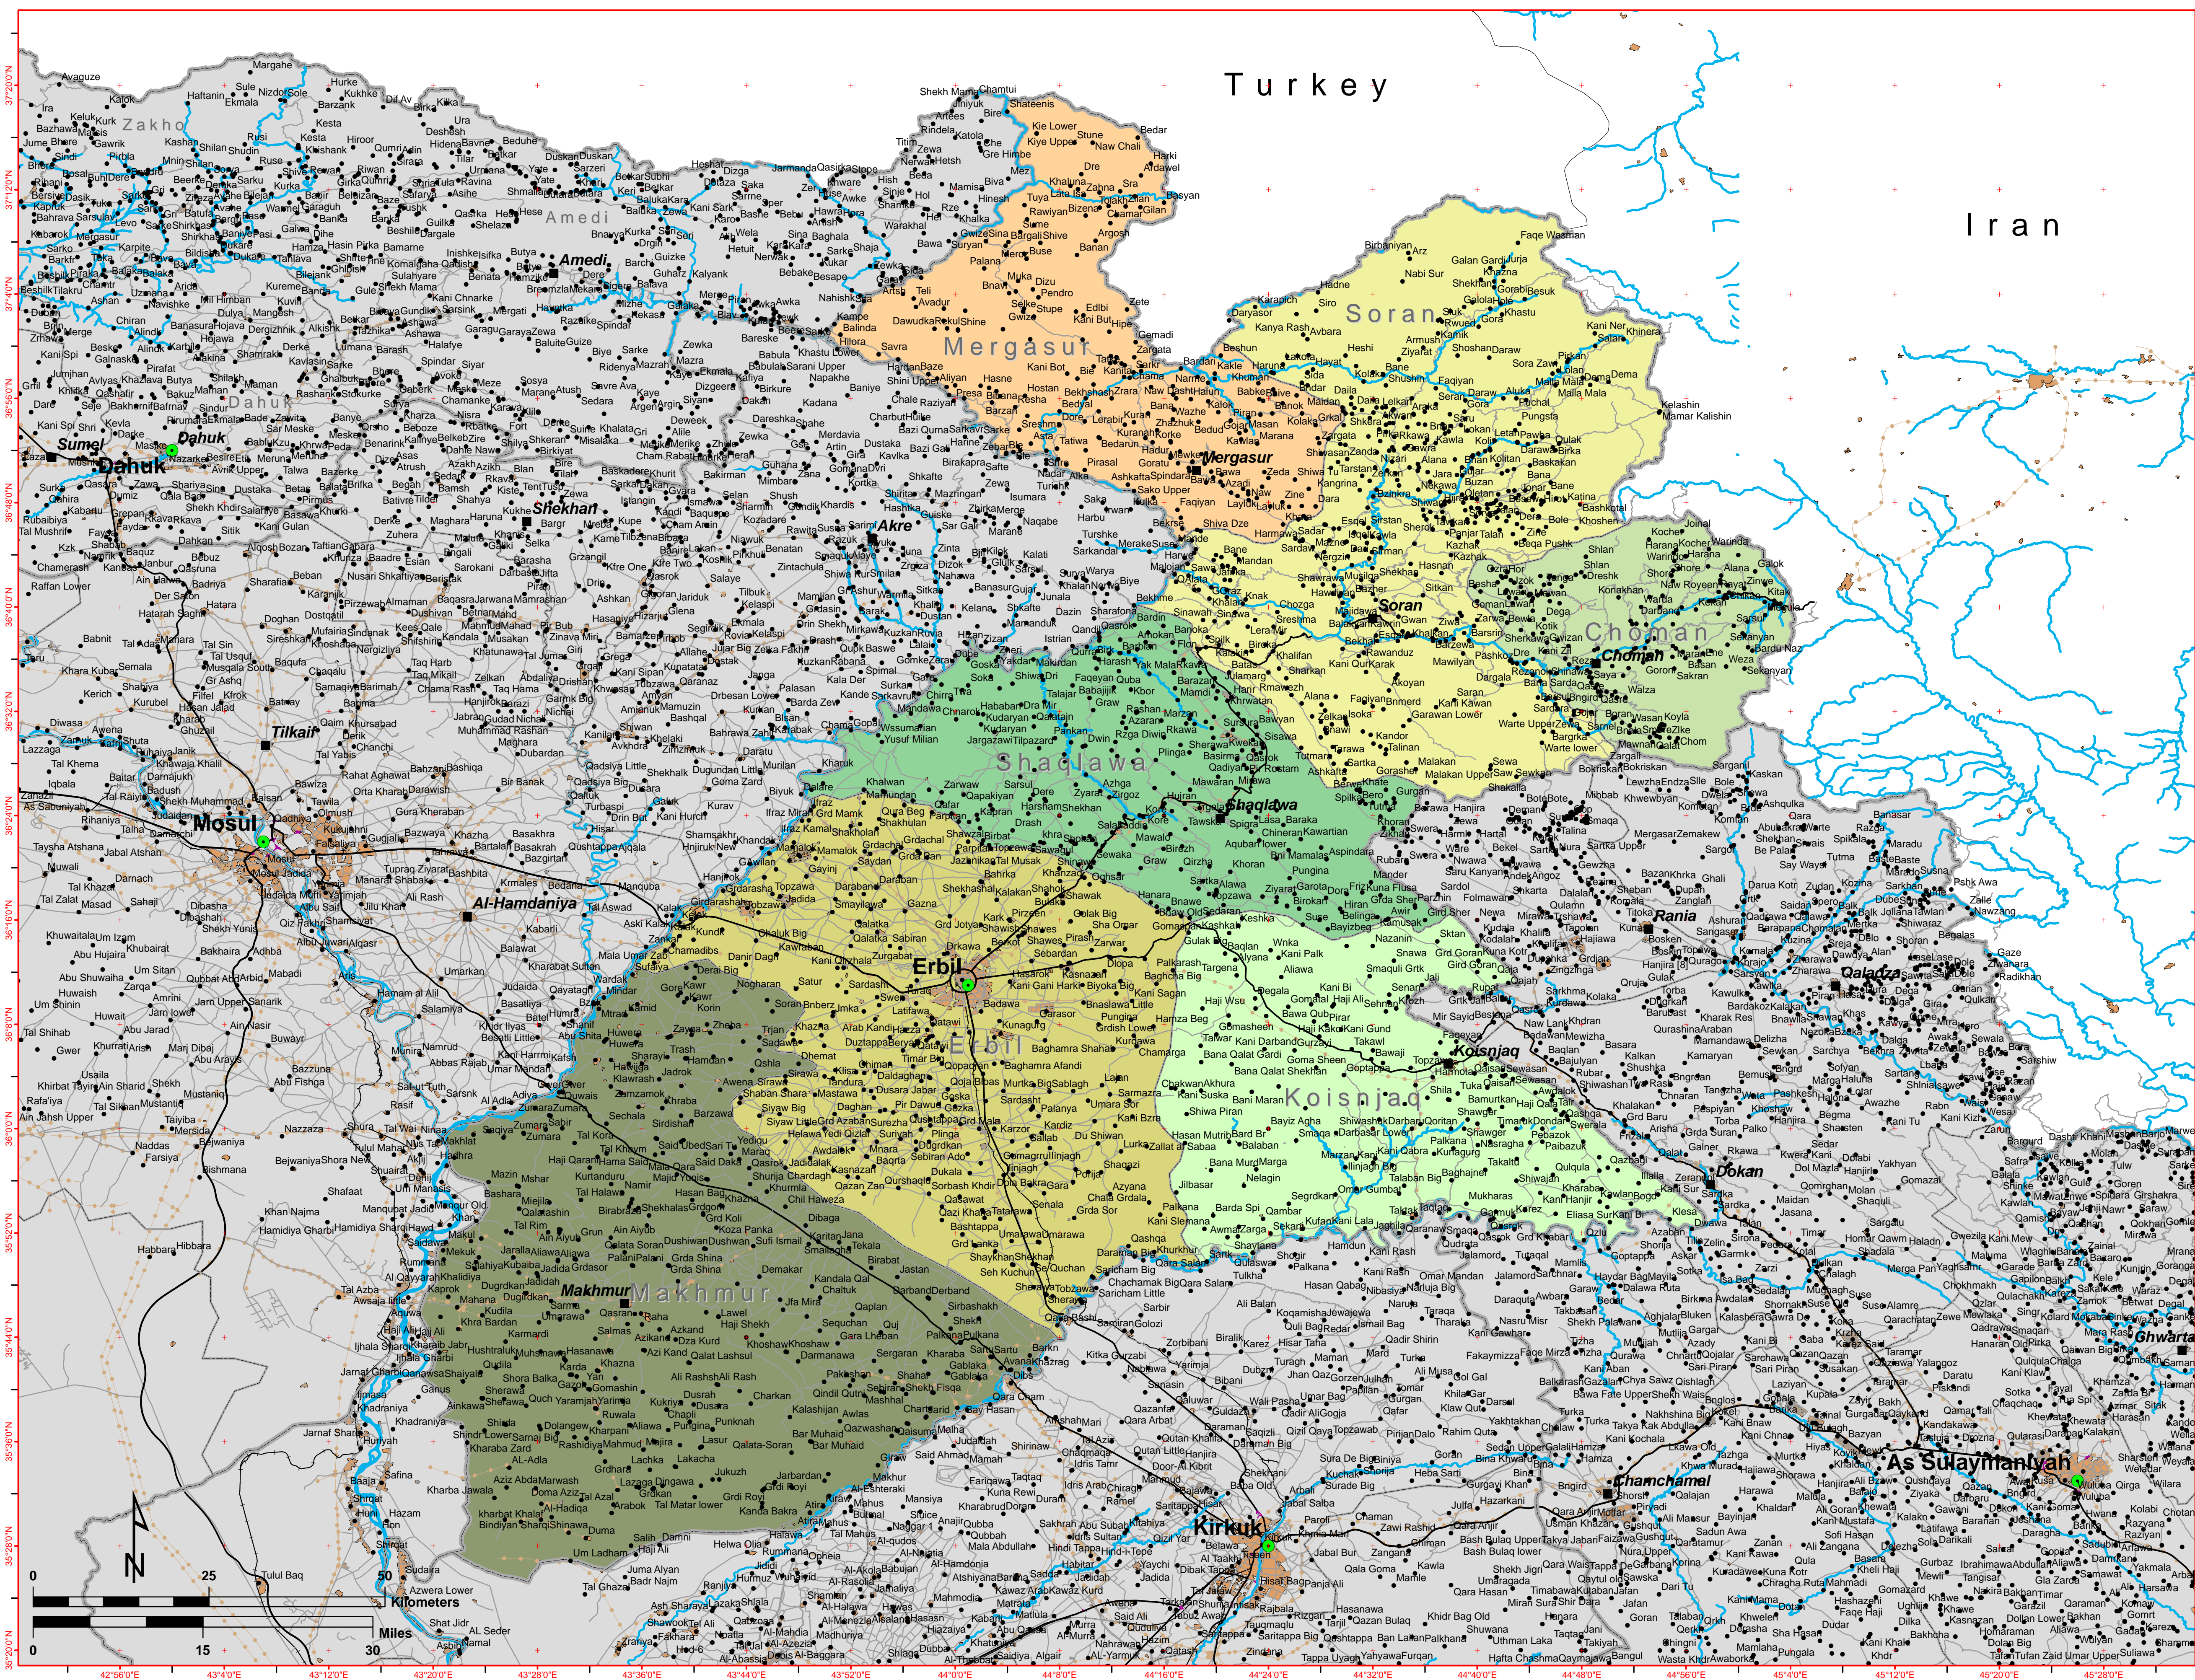

ERBIL GOVERNORATE / DISTRICTS MAP - IRAQ

- Governorate Capital
- District Capital
- Settlement / Village
- Urban Area
- River / Water
- Primary Route
- Road
- Railroad
- Power Transmission Line (Status Unknown)
- Governorate Boundary
- District Boundary

Map ID: OIA_G_ERBIL_002_A1
Version: 2.0
Date: 22 Nov. 2007

Scale:
A1- 1:450,000

Projection: WGS-84
Source: OCHA HIC Iraq 2003-04

NB: The boundaries and names shown and the designations used on this map do not imply official endorsement or acceptance by the United Nations.