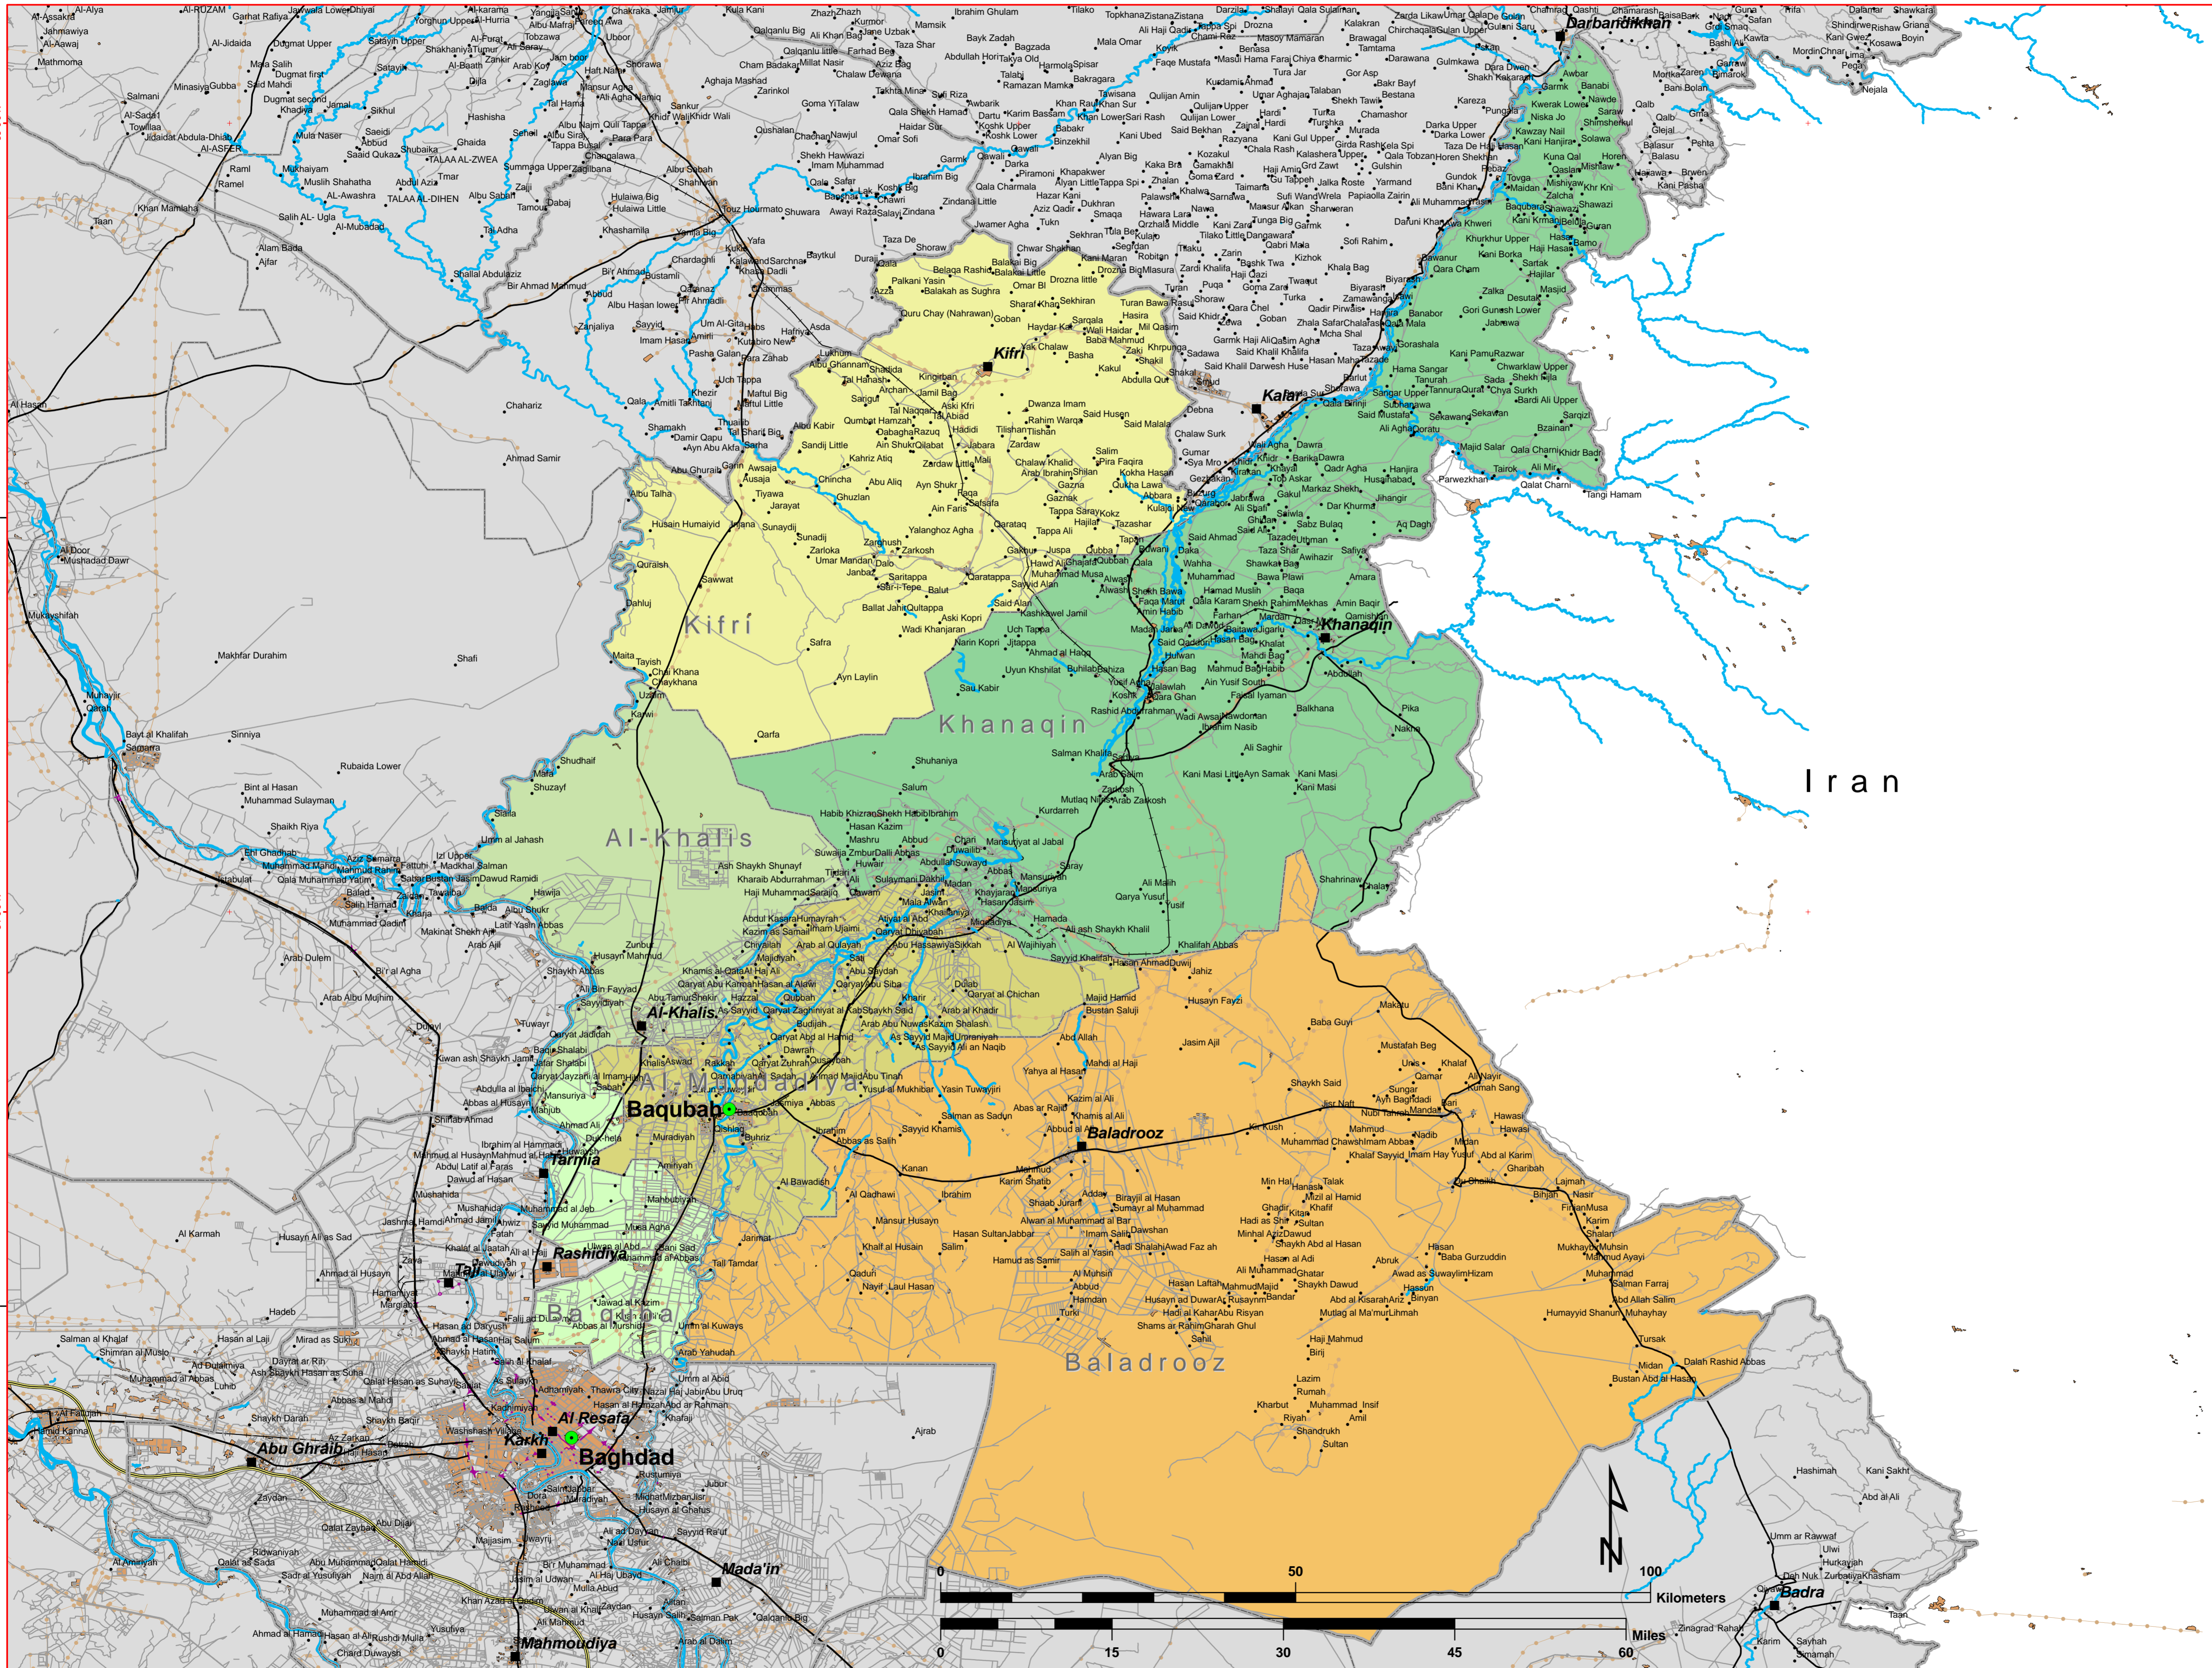

DIYALA GOVERNORATE / DISTRICTS MAP - IRAQ

- Governorate Capital
- District Capital
- Settlement / Village
- Urban Area
- River / Water
- Expressway
- Primary Route
- Road
- Railroad
- Power Transmission Line (Status Unknown)
- Governorate Boundary
- District Boundary

Map ID: OIA_G_DIYALA_002_A1
Version: 2.0
Date: 22 Nov. 2007

Scale:
A1- 1:500,000

Projection: WGS-84

Source: OCHA HIC Iraq 2003-04

NB: The boundaries and names shown and the designations used on this map do not imply official endorsement or acceptance by the United Nations.

IRAQ GOVERNORATES

Iran

36°00'N

34°00'N

44°00'E

45°00'E

46°00'E