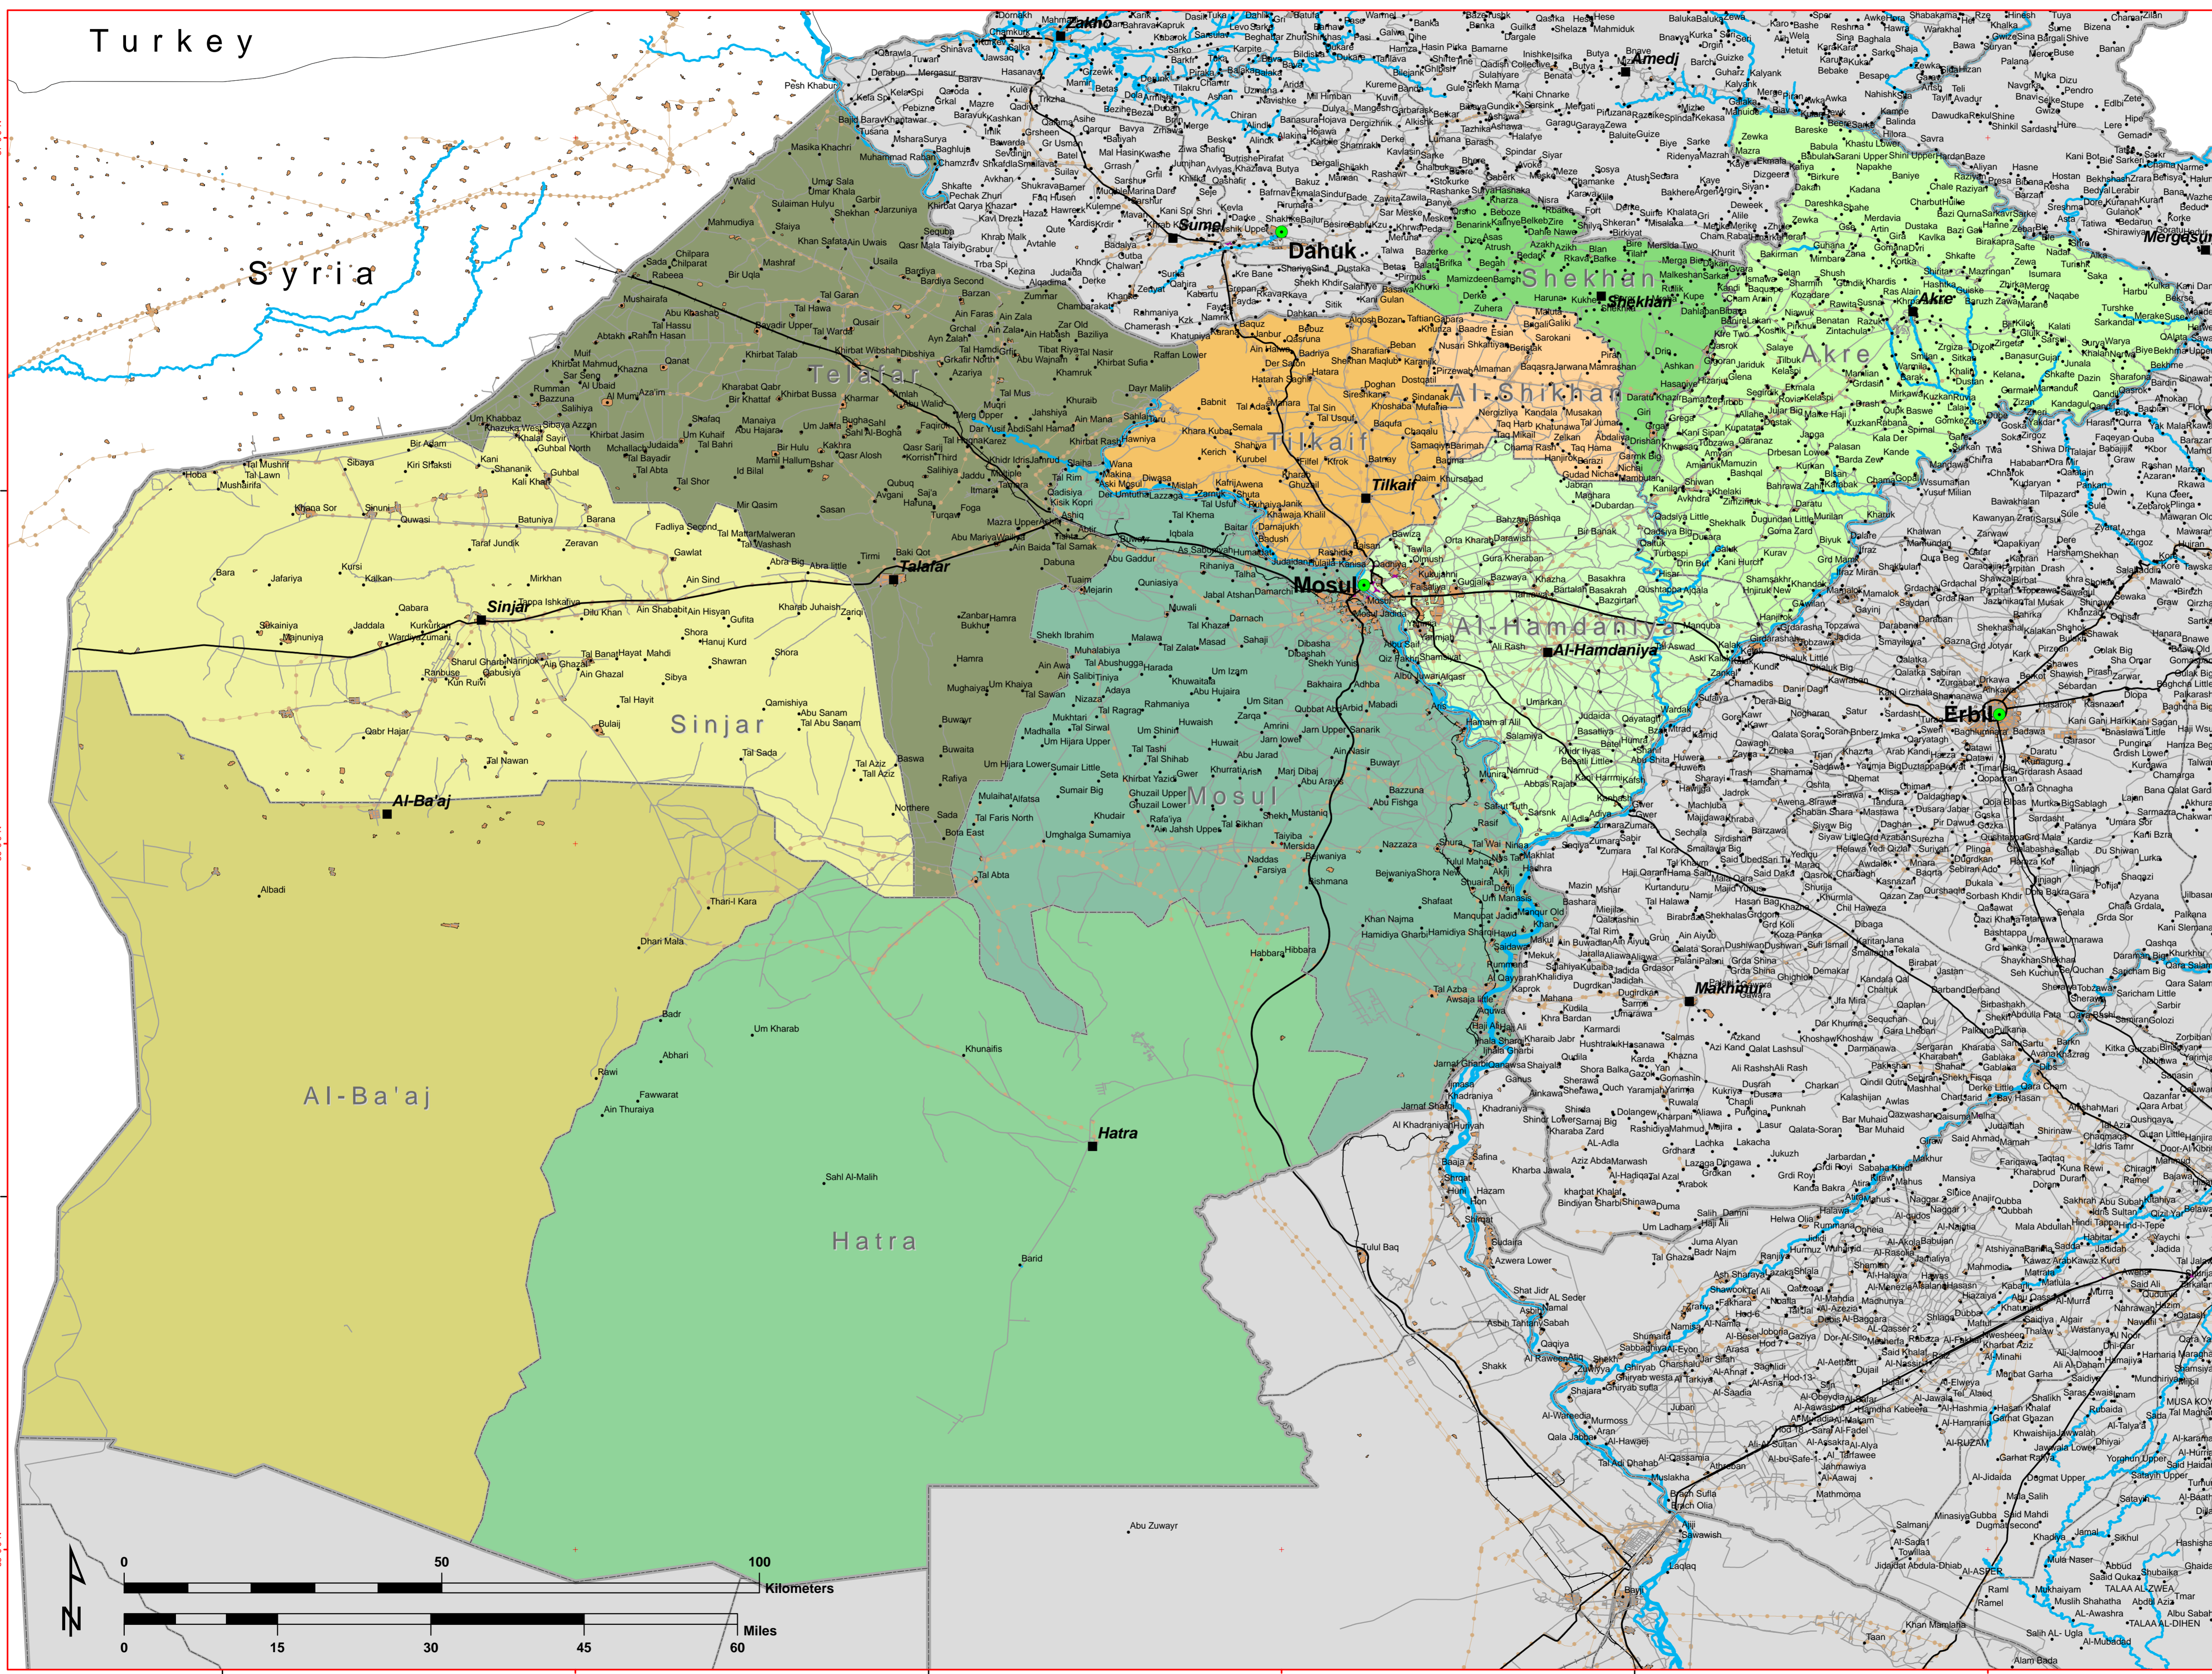

NINEWA GOVERNORATE / DISTRICTS MAP - IRAQ

- Governorate Capital
- District Capital
- Settlement / Village
- Urban Area
- River / Water
- Primary Route
- Road
- Railroad
- Power Transmission Line (Status Unknown)
- Governorate Boundary
- District Boundary

Map ID: OIA_G_NINEWA_002_A1
Version: 2.0
Date: 22 Nov. 2007

Scale:
A1- 1:500,000

Projection: WGS-84

Source: OCHA HIC Iraq 2003-04

NB: The boundaries and names shown and the designations used on this map do not imply official endorsement or acceptance by the United Nations.

IRAQ GOVERNORATES

37°00'N
36°00'N
35°00'N

42°00'E 43°00'E 44°00'E